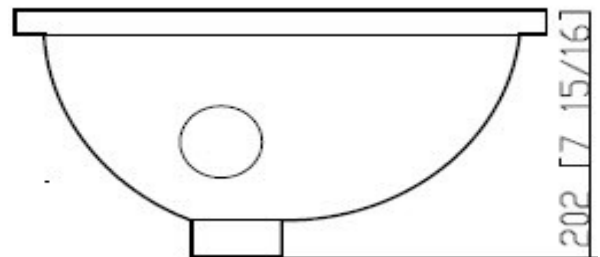

### Dimensions

- Overall Size: 19 11/16" x 14 15/16"
- Bowl Size: 17 11/16" x 13 1/16"
- Depth: 7 15/16" D
- Drain Opening: 1 3/4"

### Product Specification

The undermount lavatory sink shall be 13 1/16" in length and 17 11/16" in width and be made of vitreous china. Sink shall be an Artisan VCU1714, please specify WHITE or BISCUIT \_\_\_\_\_.