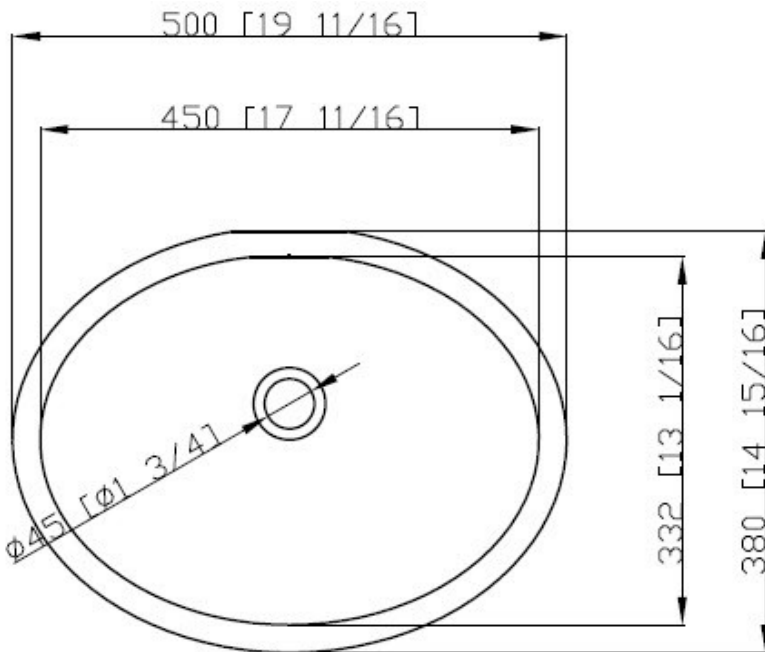

### Dimensions

- Overall Size: 19 11/16" x 14 15/16"
- Bowl Size: 17 11/16" x 13 1/16"
- Depth: 7 15/16" D
- Drain Opening: 1 3/4"

### Product Specification

The undermount lavatory sink shall be 13 1/16" in length and 17 11/16" in width and be made of vitreous china. Sink shall be an Artisan VCU1714, please specify WHITE or BISCUIT \_\_\_\_\_.