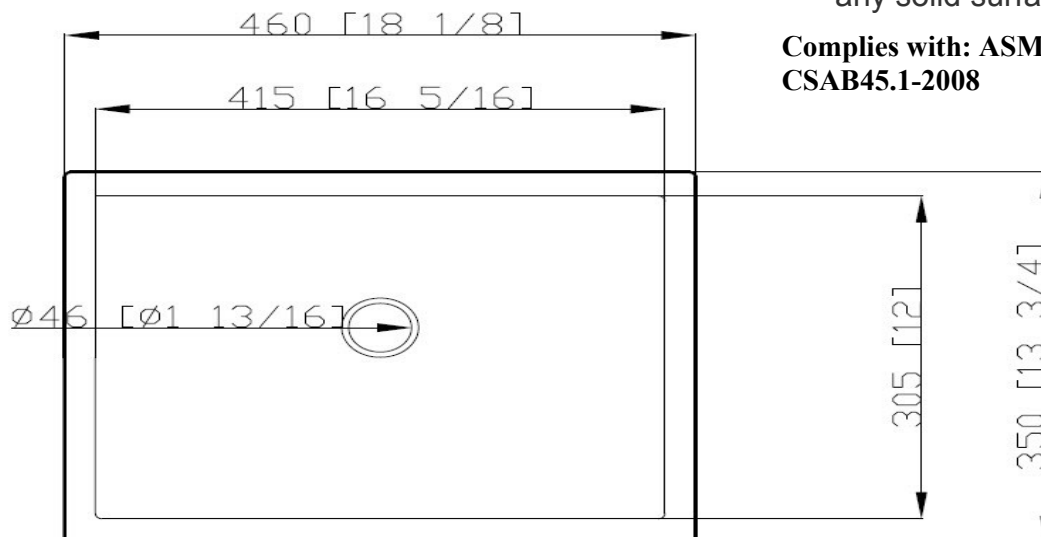

VCU1612

Premium Vitreous China Lavatory Sink

Model: VCU1612

Dimensions

- Overall Size: 18 1/8" x 13 3/4"
- Bowl Size: 16-5/16" x 12"
- Depth: 8-1/16"
- Drain Opening: 1 13/16"

Options

- Available in White or Biscuit

Features

- Durable vitreous china
- Contemporary Design
- Integral overflow
- Lustrous enamel glazed finish
- Under counter design for mounting to any solid surface counter

Complies with: ASME A112.19.2-2008
 CSAB45.1-2008

Product Specification

The undermount lavatory sink shall be 12" in length and 16 5/16" in width and be made of vitreous china. Sink shall be an Artisan VCU1612, please specify WHITE or BISCUIT: _____.