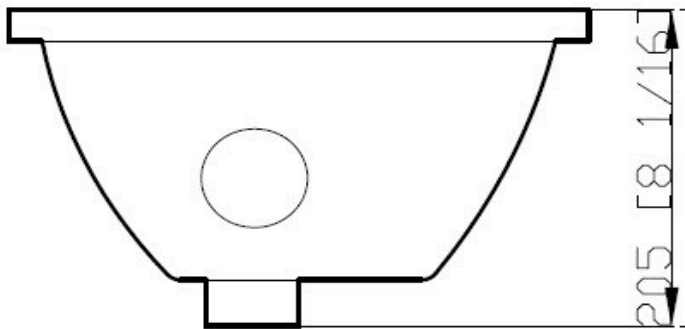

VCU1612

Premium Vitreous China Lavatory Sink

Model: VCU1612

Dimensions

- Overall Size: 18 1/8" x 13 3/4"
- Bowl Size: 16-5/16" x 12"
- Depth: 8-1/16"
- Drain Opening: 1 13/16"

Options

- Available in White or Biscuit

Features

- Durable vitreous china
- Contemporary Design
- Integral overflow
- Lustrous enamel glazed finish
- Under counter design for mounting to any solid surface counter

Complies with: ASME A112.19.2-2008
 CSAB45.1-2008

Product Specification

The undermount lavatory sink shall be 12" in length and 16 5/16" in width and be made of vitreous china. Sink shall be an Artisan VCU1612, please specify WHITE or BISCUIT: _____.