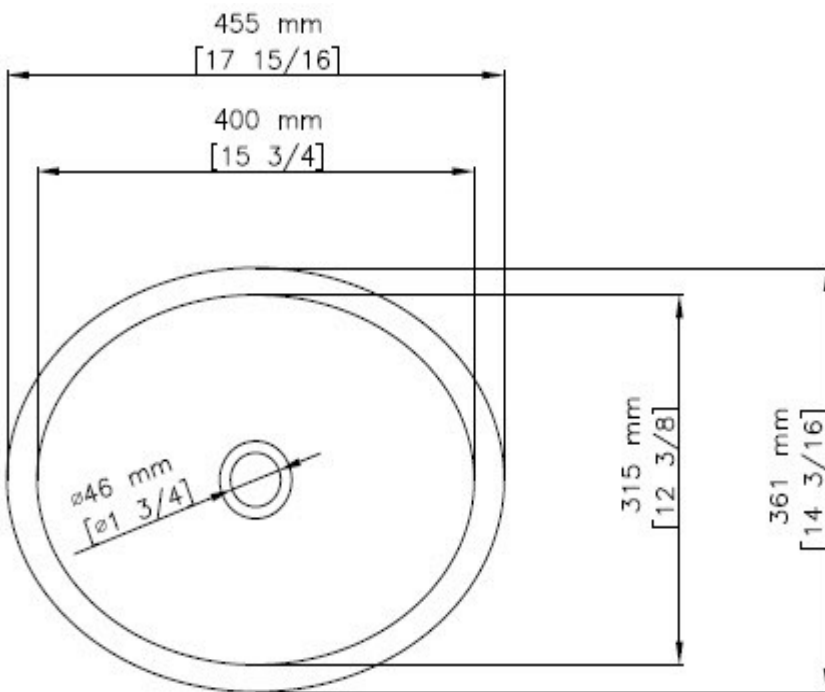

VCU1512

Premium Vitreous China Lavatory Sink

Model: VCU1512

Dimensions

- Overall Size: 17 5/16" x 14 3/16"
- Bowl Size: 15-3/4" x 12-3/8"
- Depth: 8-1/16" D
- Standard Drain Opening: 1 3/4"

Options

- Available in White or Biscuit

Features

- Durable vitreous china
- Integral overflow
- Lustrous enamel glazed finish
- Under counter design for mounting to any solid surface counter

Complies with: ASME A112.19.2-2008
 CSAB45.1-2008

Product Specification

The undermount lavatory sink shall be 12 3/8" in length and 15 3/4" in width and be made of vitreous china. Sink shall be an Artisan VCU1512, please specify WHITE or BISCUIT _____.