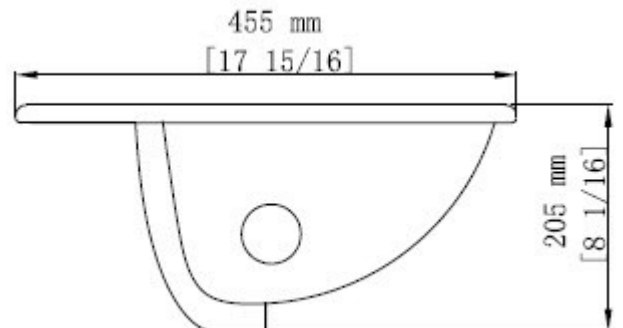

VCU1512

Premium Vitreous China Lavatory Sink

Model: VCU1512

Dimensions

- Overall Size: 17 5/16" x 14 3/16"
- Bowl Size: 15-3/4" x 12-3/8"
- Depth: 8-1/16" D
- Standard Drain Opening: 1 3/4"

Options

- Available in White or Biscuit

Features

- Durable vitreous china
- Integral overflow
- Lustrous enamel glazed finish
- Under counter design for mounting to any solid surface counter

Complies with: ASME A112.19.2-2008
 CSAB45.1-2008

Product Specification

The undermount lavatory sink shall be 12 3/8" in length and 15 3/4" in width and be made of vitreous china. Sink shall be an Artisan VCU1512, please specify WHITE or BISCUIT _____.