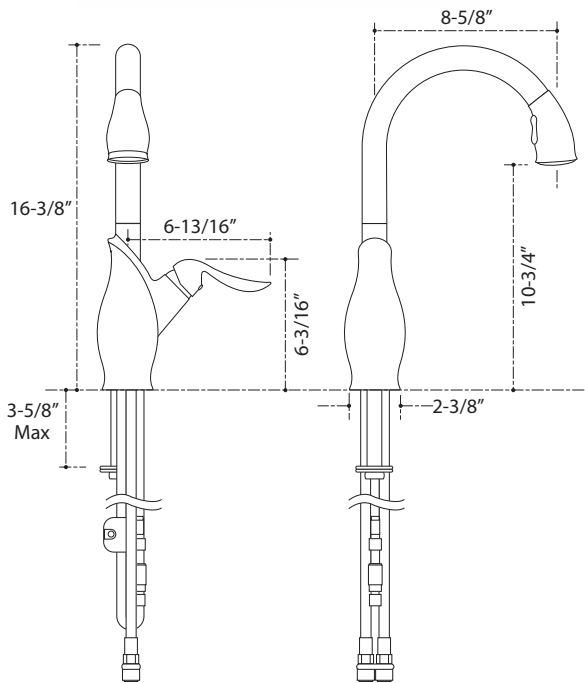

AF340

Premium Pull-Out Kitchen Sink Faucet

Model: AF340-SN

Dimensions

- Height: 16-3/8"
- Spout Reach: 8-5/8" center to center

Color/Finish

- Satin Nickel: AF340-SN

Features

- High quality solid brass construction
- Durable ceramic disc cartridge
- Triple Satin Nickel plating
- One-handle lever design for ease of use
- Engineered for long service
- Single opening
- Pull-down spout sprayer
- Limited lifetime warranty
- 1.8 gallons per minute maximum flow rate
- Case Quantities Available (4 Pieces Per Case)

Codes/Standards Applicable

- ASME A112.18.1-2005/CSA B125.1-05
- Meets requirements for AB1953 - January 1, 2010
- NSF/ANSI 61

Product Specification

The contemporary pull-out kitchen sink faucet shall be of metal construction. This product shall have a maximum flow rate of 1.8 gallons per minute. This product shall have a one-piece, self-contained ceramic disc valve allowing volume and temperature control. This product has temperature memory, allowing the faucet to be turned on and off at any temperature setting. Product shall feature a sprayhead with spray, laminar flow, and pause settings. Product features a nylon hose and ball joint for easy operation and ADA compliant lever handle.

Kitchen faucet shall be Artisan Model AF _____ Finish _____