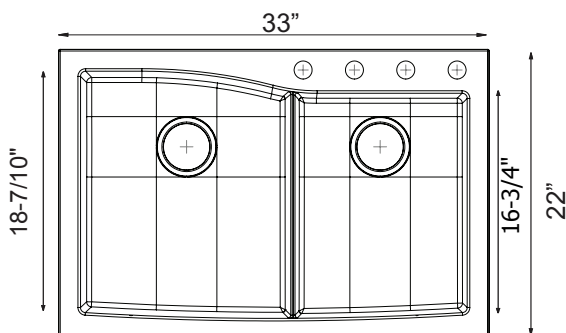

ACDM3303-D108

Artisan Composite

Dual Mount Double Bowl Sink

Model: ACDM3303-D108

Dimensions

- Overall Size: 33" x 22"
- Left Bowl Size: 18-7/10" x 16-9/10" x 10" D
- Right Bowl Size: 13" x 16-3/4" x 8" D
- Drain Opening: 3 1/2"

Model Code:	Overall		Left bowl			Right bowl			Min. cabinet
	L	W	L	W	D	L	W	D	
	33	22	18 7/10	16 9/10	10	13	16 3/4	8	36"

Complies with ASME A112.19.3-2000

Features

- No Dyes Or Pigments, Solid Color Throughout
- Only Natural Quartz Particles
- One Pre-Drilled Central Faucet Hole
- 3-Part Drilled Faucet Holes
- Cut Out Template Provided
- Installation Clips Included
- Manufactured In Great Britain

Product Specification

The dual mount sink shall be 33" in length and 22" in width. Sink shall be made of granite composite. Sink shall be a double bowl. Sink shall be an Artisan Composite with final model number to be determined.